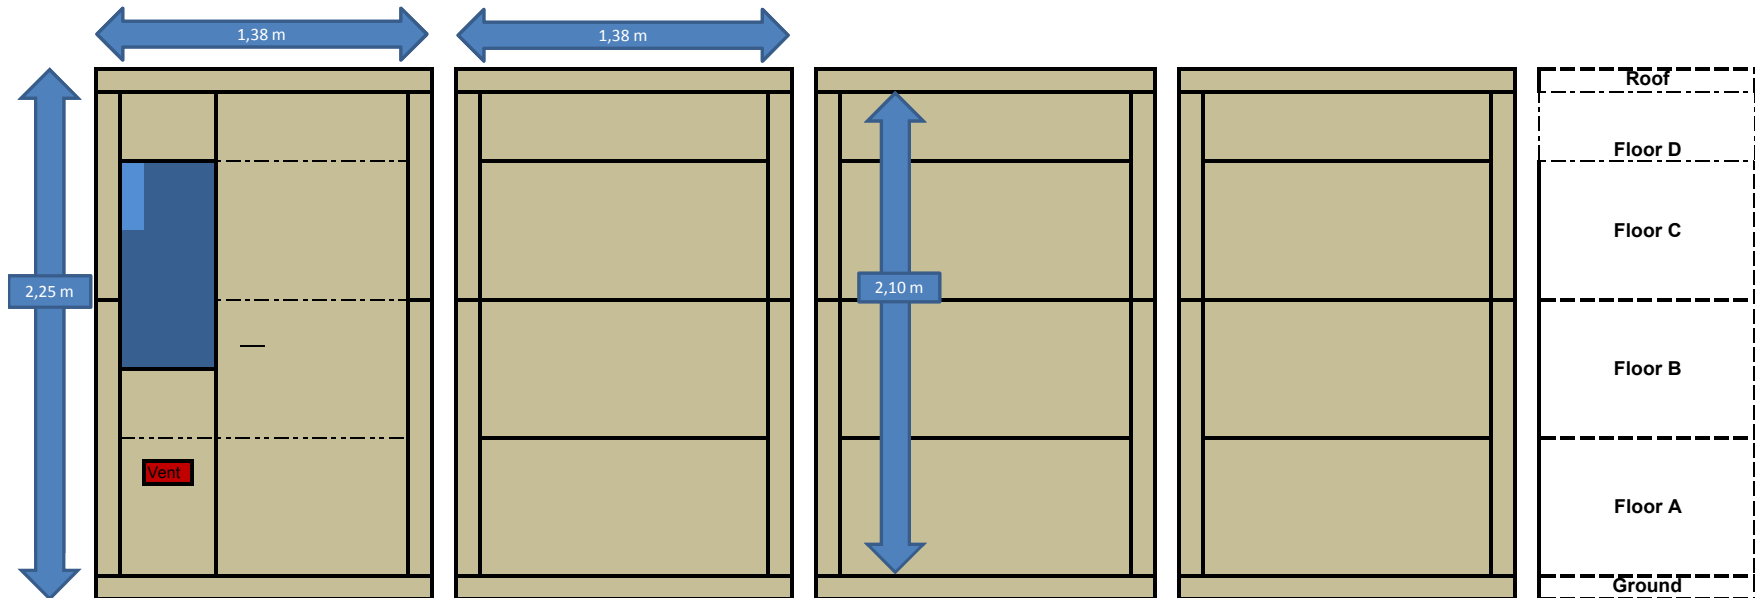

Bricks										Components		
Bricks Sizes	120 x 30	120 x 60	45 x 90	45 x 30	Door	Corner	Strukt	Window				
Floor A		3	1			4						1.) Airbox
Floor B		3				4						2.) Carpet
Floor C		3			1	4		1 (45 x 90)				3.) Lights LED
Floor D	3			1		4						4.) Silent Blocks
Roof		2					4					5.) Electricity Plug
Ground		2					4					6.) 3 walls laquered
<b>Total Bricks</b>	<b>3</b>	<b>13</b>	<b>1</b>	<b>1</b>		<b>16</b>	<b>8</b>	<b>0</b>				