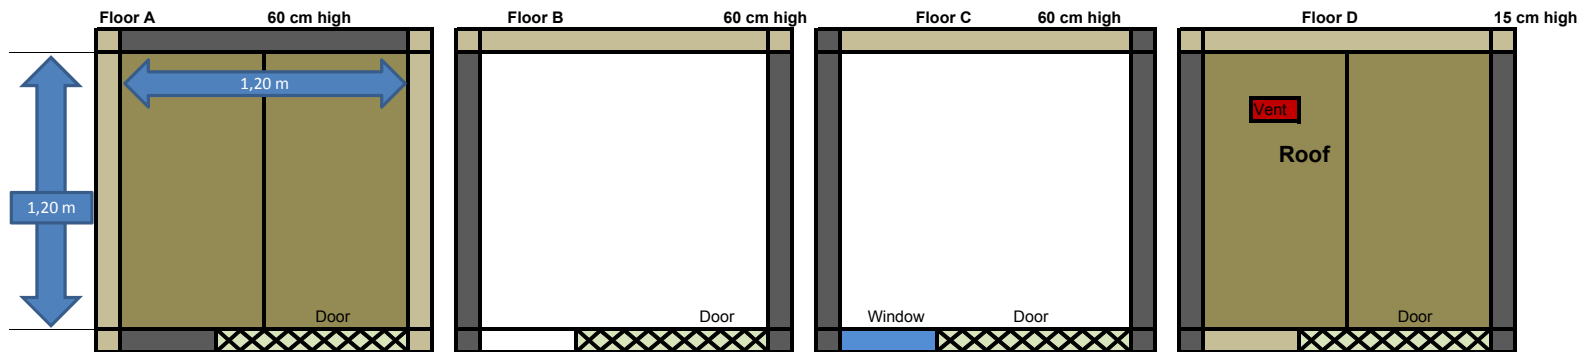

Bricks										Components		
Bricks Sizes	120 x 30	120 x 60	45 x 90	45 x 30	Door	Corner	Strukt	Window				
Floor A		3	1			4						1.) Airbox
Floor B		3				4						2.) Carpet
Floor C		3			1	4		1 (45 x 90)				3.) Lights LED
Floor D	3			1		4						4.) Silent Blocks
Roof		2					4					5.) Electricity Plug
Ground		2					4					6.) 3 walls laquered
<b>Total Bricks</b>	<b>3</b>	<b>13</b>	<b>1</b>	<b>1</b>		<b>16</b>	<b>8</b>	<b>0</b>				